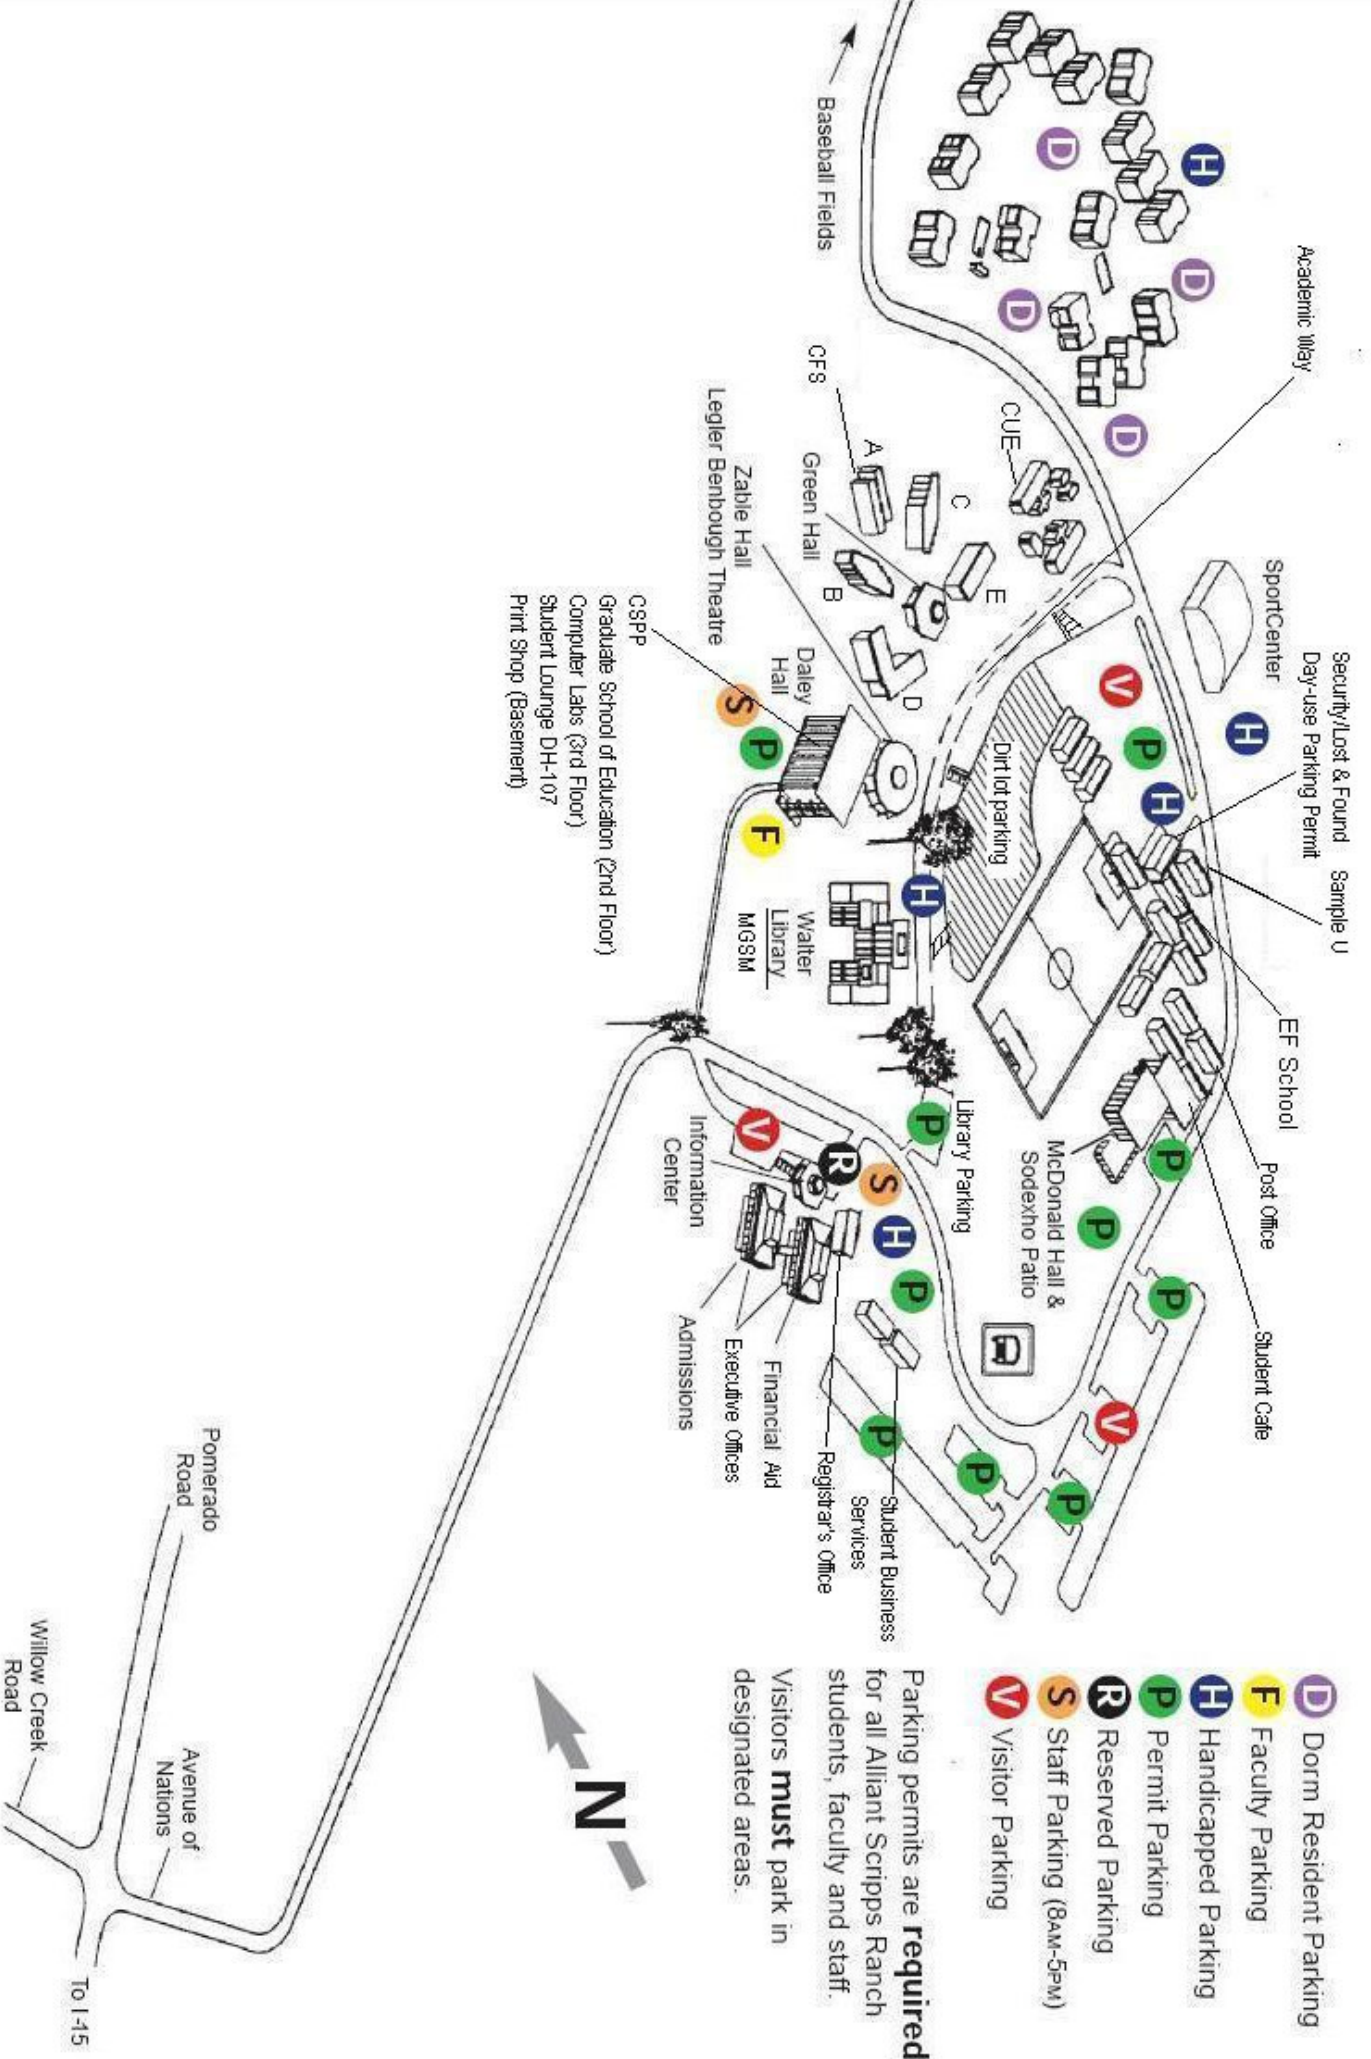

- D** Dorm Resident Parking
- F** Faculty Parking
- H** Handicapped Parking
- P** Permit Parking
- R** Reserved Parking
- S** Staff Parking (8am-5pm)
- V** Visitor Parking

Parking permits are **required** for all Alliant Scripps Ranch students, faculty and staff. Visitors **must** park in designated areas.

Scripps Ranch Campus

Alliant International University • 10455 Pomarado Road, San Diego, CA 92131-1799 • (858) 635-4772